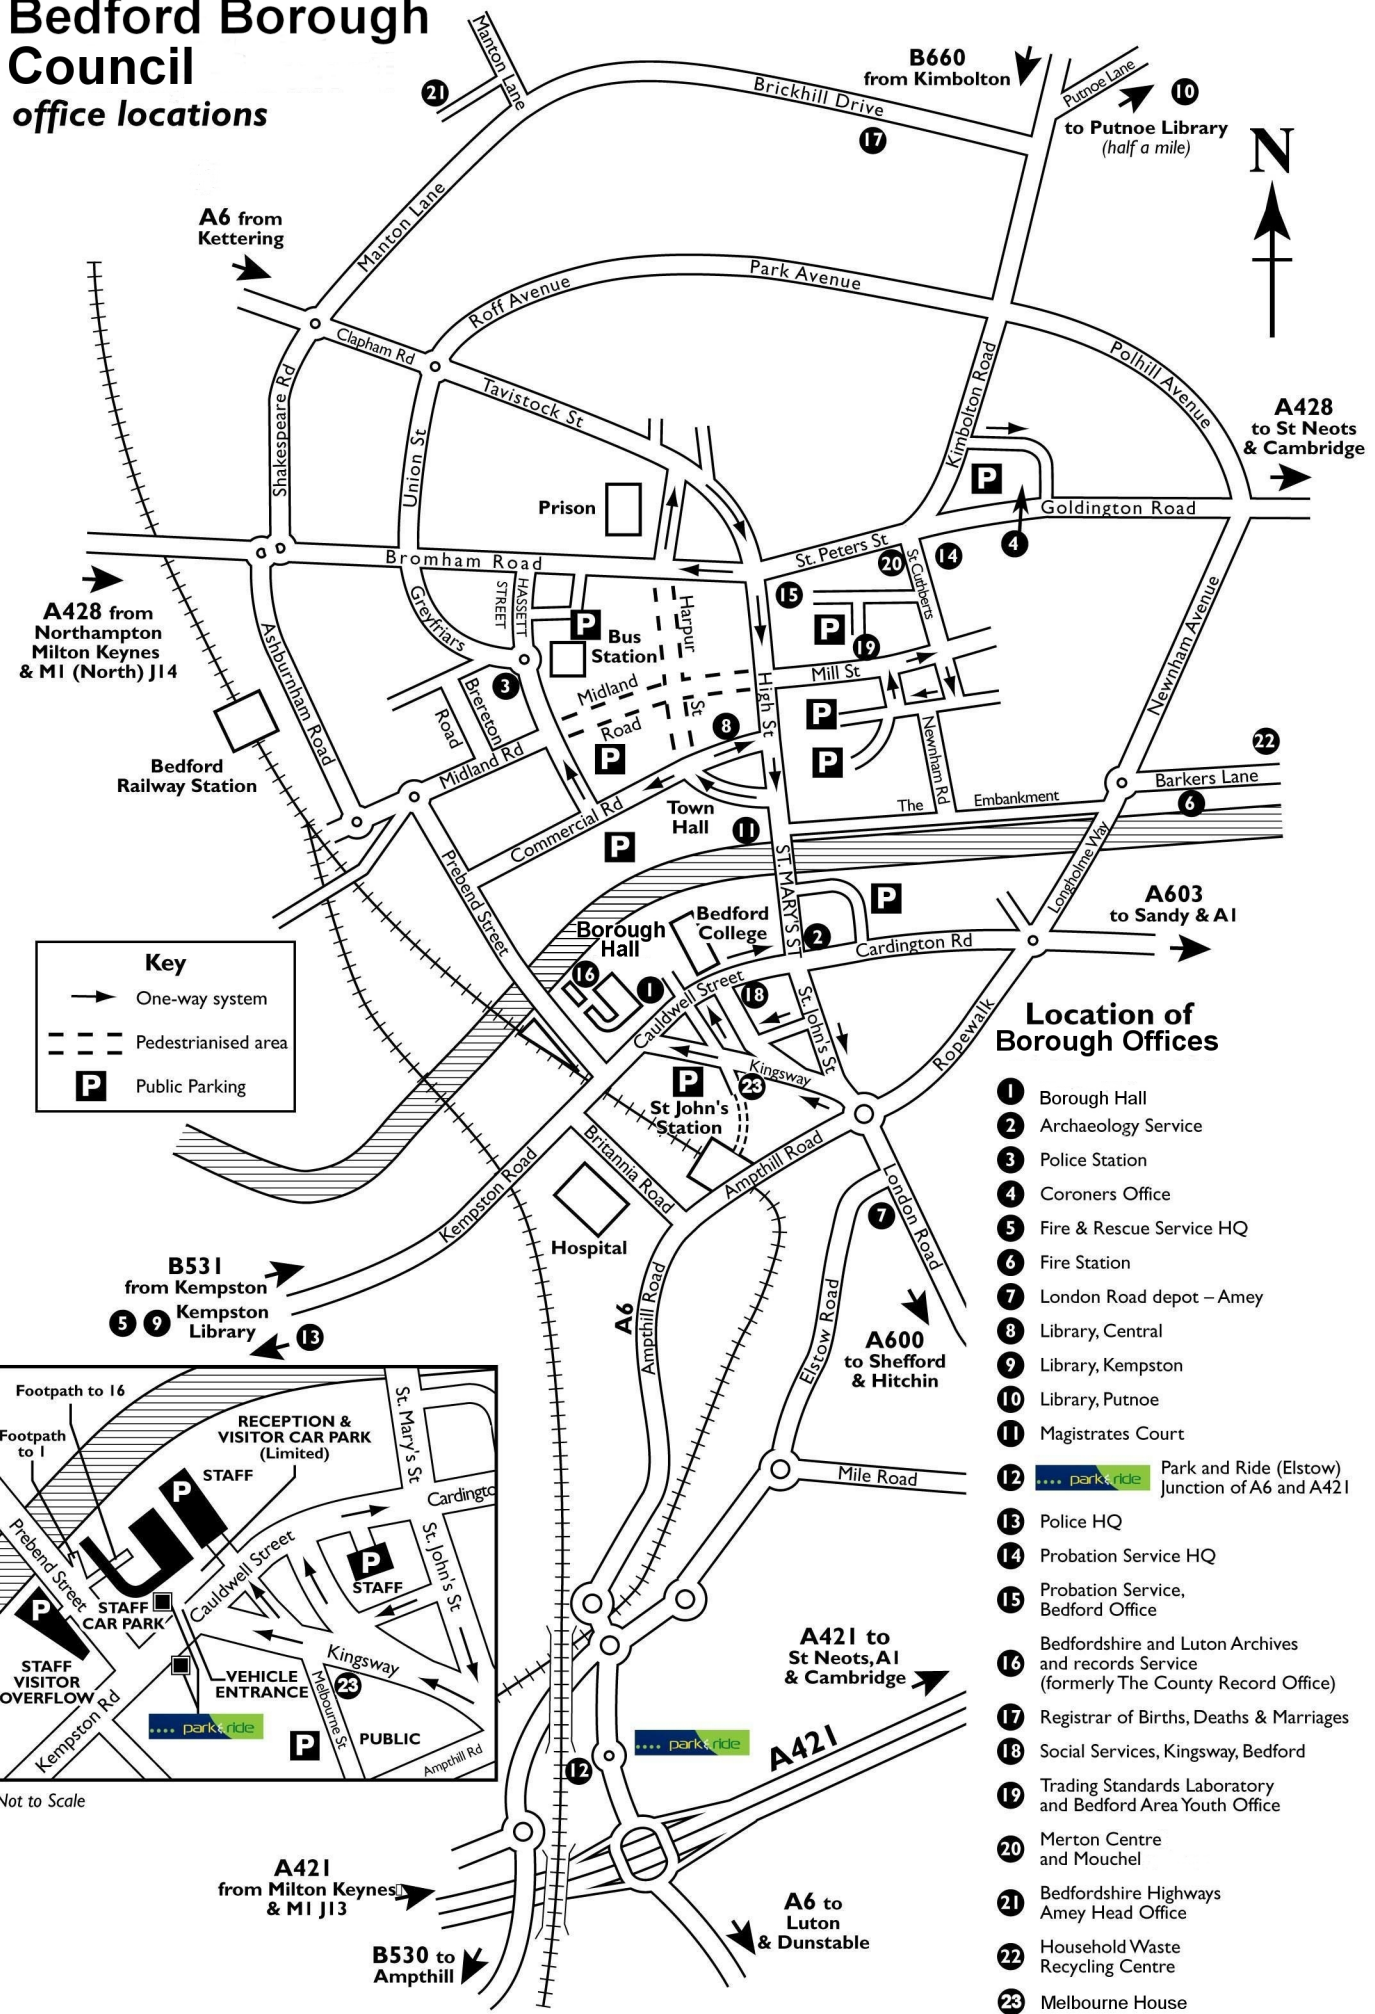

# Bedford Borough Council office locations

**Key**

- One-way system
- - - Pedestrianised area
- P** Public Parking

## Location of Borough Offices

- 1 Borough Hall
- 2 Archaeology Service
- 3 Police Station
- 4 Coroners Office
- 5 Fire & Rescue Service HQ
- 6 Fire Station
- 7 London Road depot – Amey
- 8 Library, Central
- 9 Library, Kempston
- 10 Library, Putnoe
- 11 Magistrates Court
- 12 Park and Ride (Elstow) Junction of A6 and A421
- 13 Police HQ
- 14 Probation Service HQ
- 15 Probation Service, Bedford Office
- 16 Bedfordshire and Luton Archives and records Service (formerly The County Record Office)
- 17 Registrar of Births, Deaths & Marriages
- 18 Social Services, Kingsway, Bedford
- 19 Trading Standards Laboratory and Bedford Area Youth Office
- 20 Merton Centre and Mouchel
- 21 Bedfordshire Highways Amey Head Office
- 22 Household Waste Recycling Centre
- 23 Melbourne House

ST. MARY'S ST  
CARDINGTON ST  
ST. JOHN'S ST  
KINGSWAY  
PREBERD STREET  
CAULDWELL STREET  
KEMPSTON ROAD  
AMPHILL RD